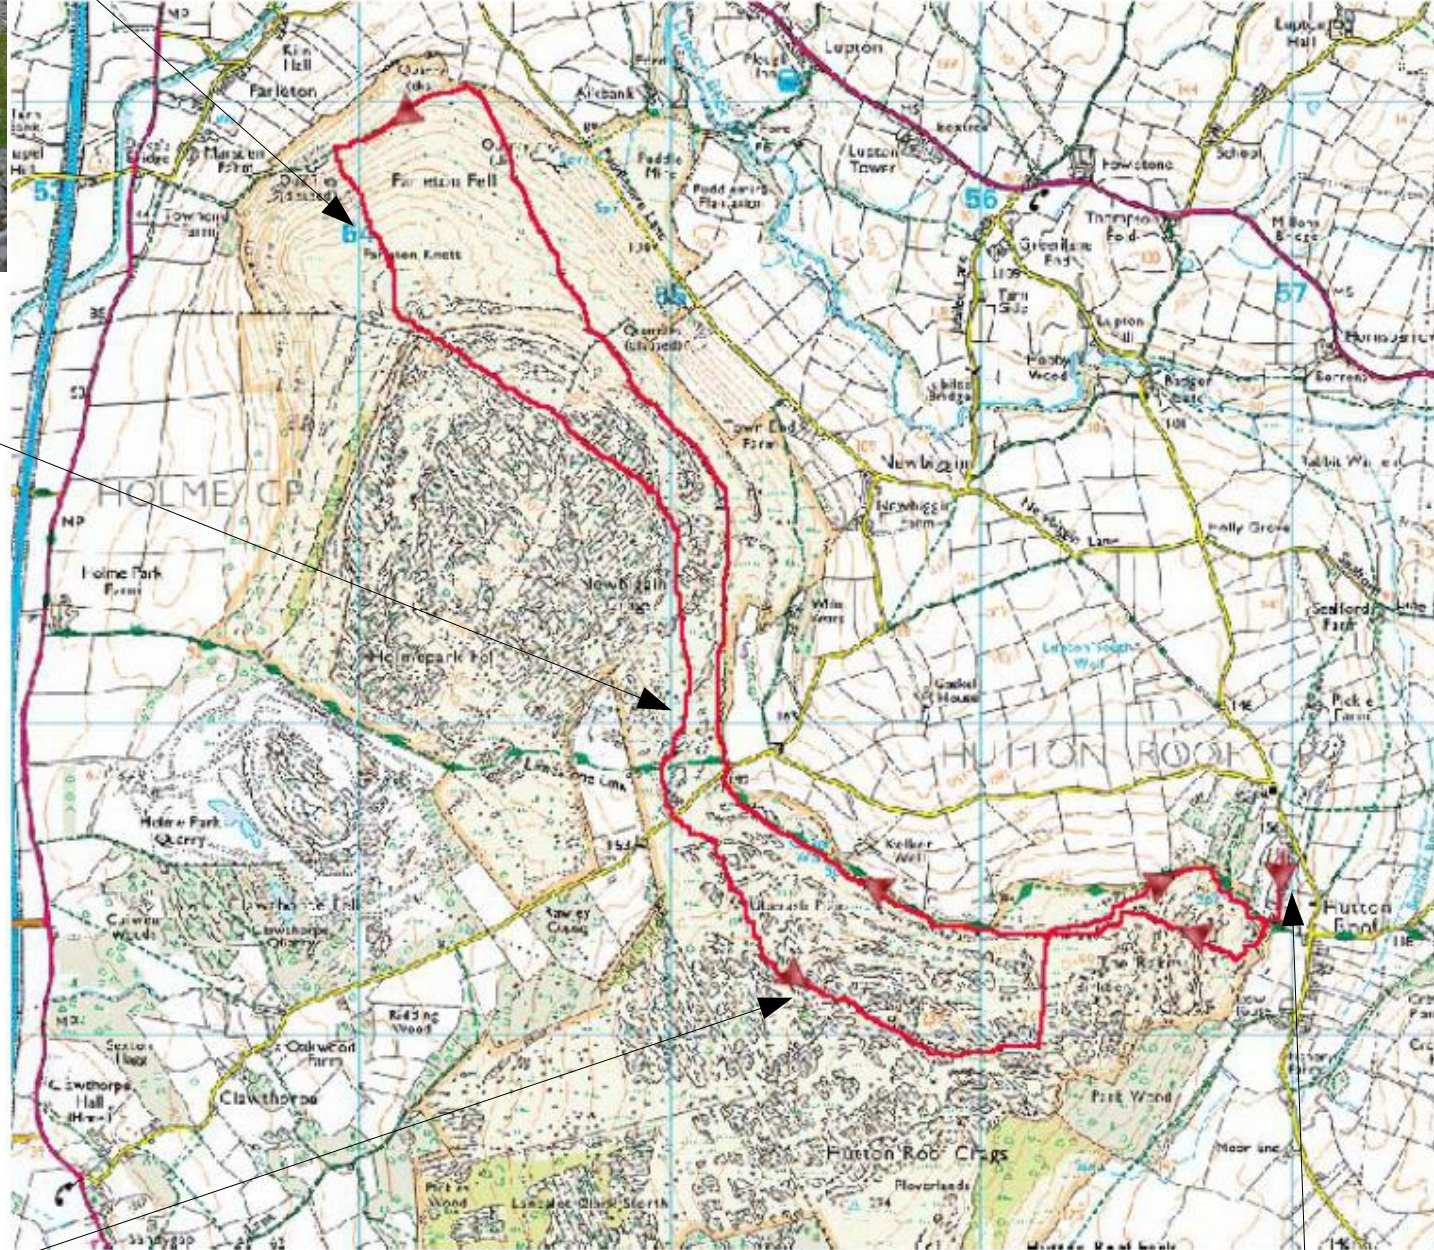

Very Steep  
Scree Slope

Adult Runners:  
Please take particular care at these points

'Big Step'

Rocky Chicane

Start/Finish